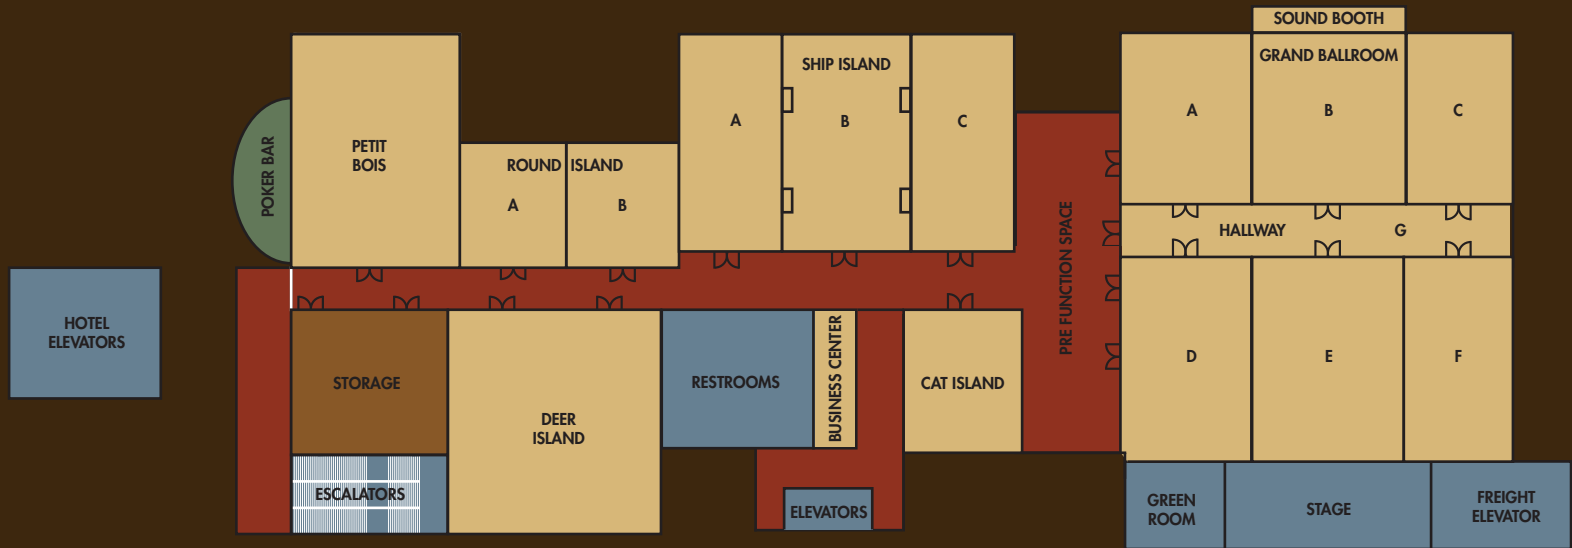

CONTACT OUR MEETING EXPERTS TODAY!

Call 1.800.777.7568

Email: BX_GROUPSALES@GNBXM.COM

EXT. 7809

22,000 SQUARE FEET | UP TO 1,000 GUESTS

CONFERENCE CAPACITY CHART

Meeting Rooms	Square Footage	Dimensions W x L	Ceiling Height	Theater	Classroom	*Banquet Plated	*Banquet Buffet	Reception	U-Shape	Hollow Square	Exhibits (5ft Tables)
GRAND BALLROOM	9,197	90 x 106	22	1,248	400	560	480	1,060			98
PRE- FUNCTION	1,932	26 x 77	14					8203			15
GRAND A	1,195	26 x 39	22	90	50	60	50	126	40	50	15
GRAND B	1,393	40 x 39	22	120	72	100	70	147	60	70	24
GRAND C	1,006	24 x 39	22	90	50	50	50	106	35	40	15
GRAND ABC	3,594	90 x 39	22	500	250	220	150	378	90	110	60
GRAND ABCG						290	220				65
GRAND ABC FOYER											6
GRAND D	1,164	24 x 49	22	80	50	50	50	123	40	40	15
GRAND E	1,749	40 x 49	22	180	100	110	90	184	60	60	24
GRAND F	1,512	33 x 49	22	60	50	60	50	159	40	40	15
GRAND DEF	4,425	97 x 49	22	650	225	280	170	466	80	123	50
GRAND DEFG						350	240				
GRAND DEF FOYER											6
GRAND STAGE	953	49 x 20	22								
SHIP ISLAND	4,222	80 x 53	14	300	120	220	200	280	80	90	40
SHIP ISLAND FOYER											
SHIP ISLAND A	1,307	24 x 53	14	110	60	80	60	130	30	30	15
SHIP ISLAND B	1,696	32 x 53	14	110	60	80	60	130	30	30	15
SHIP ISLAND C	1,278	24 x 53	14	110	60	80	60	130	30	30	15
SHIP ISLAND AB or BC	2,974	56 x 53	14	150	100	120	100	260	50	60	25
ROUND ISLAND A	808	28 x 30	14								
ROUND ISLAND B	750	25 x 30	14								
CAT ISLAND	816	24 x 34	14	50	35	50	50	60	30	30	5
DEER ISLAND	2,946	53 x 30	14	200	120	130	100	200	40	80	30
PETIT BOIS	1,350	27 x 50	14	60	40	50	50	70	30	30	5