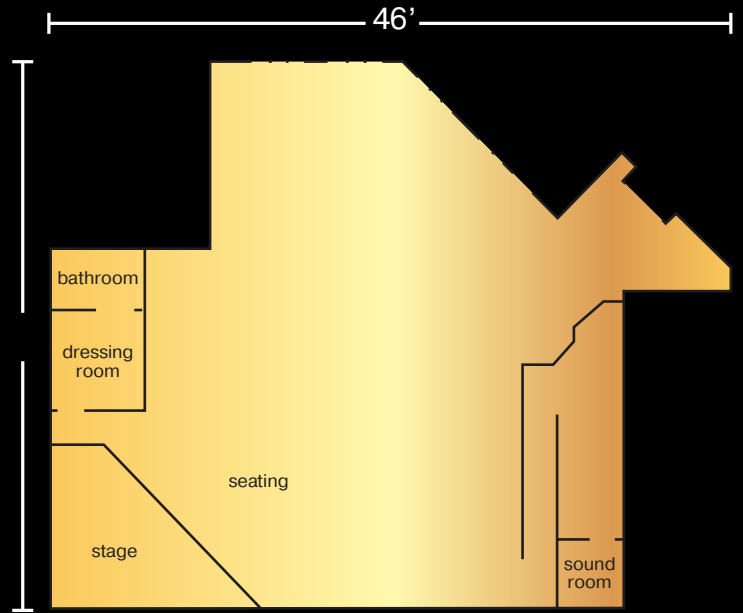

PLAN YOUR EVENT

REVOLUTION BALLROOM

GRACELAND BALLROOM

SHOWROOM

140 - 600 PEOPLE
14,000 SQ. FT. OF SPACE

	"Dimensions WxL"	Net Sq. Ft.	Ceiling Heights	Theatre	Classroom	Conference	Banquet	Reception	Standing
Revolution Ballroom	59 x 118	6,500	12'	500	375	375	325	325	600
Graceland Ballroom	48 x 120	5,850	12'	200	140	140	150	150	250
Showroom	43 x 46	2,000	8'9"	200	140	140	150	150	400