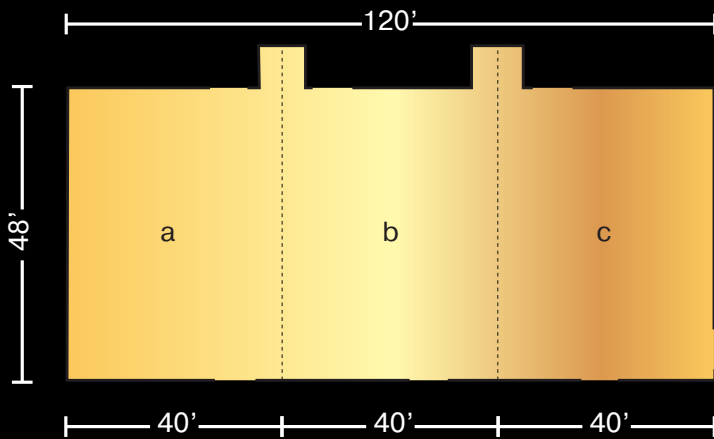

PLAN YOUR EVENT

REVOLUTION BALLROOM

GRACELAND BALLROOM

SHOWROOM

140 - 600 PEOPLE
14,000 SQ. FT. OF SPACE

	"Dimensions WxL"	Net Sq. Ft.	Ceiling Heights	Theatre	Classroom	Conference	Banquet	Reception	Standing
Revolution Ballroom	59 x 118	6,500	12'	500	375	375	325	325	600
Graceland Ballroom	48 x 120	5,850	12'	200	140	140	150	150	250
Showroom	43 x 46	2,000	8'9"	200	140	140	150	150	400