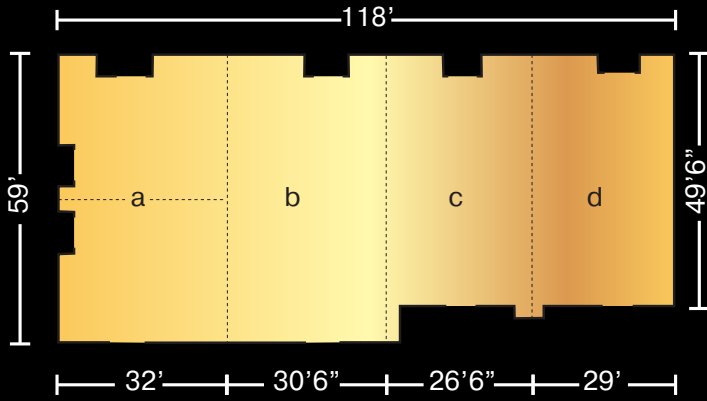

PLAN YOUR EVENT

REVOLUTION BALLROOM

GRACELAND BALLROOM

SHOWROOM

140 - 600 PEOPLE
14,000 SQ. FT. OF SPACE

	"Dimensions WxL"	Net Sq. Ft.	Ceiling Heights	Theatre	Classroom	Conference	Banquet	Reception	Standing
Revolution Ballroom	59 x 118	6,500	12'	500	375	375	325	325	600
Graceland Ballroom	48 x 120	5,850	12'	200	140	140	150	150	250
Showroom	43 x 46	2,000	8'9"	200	140	140	150	150	400